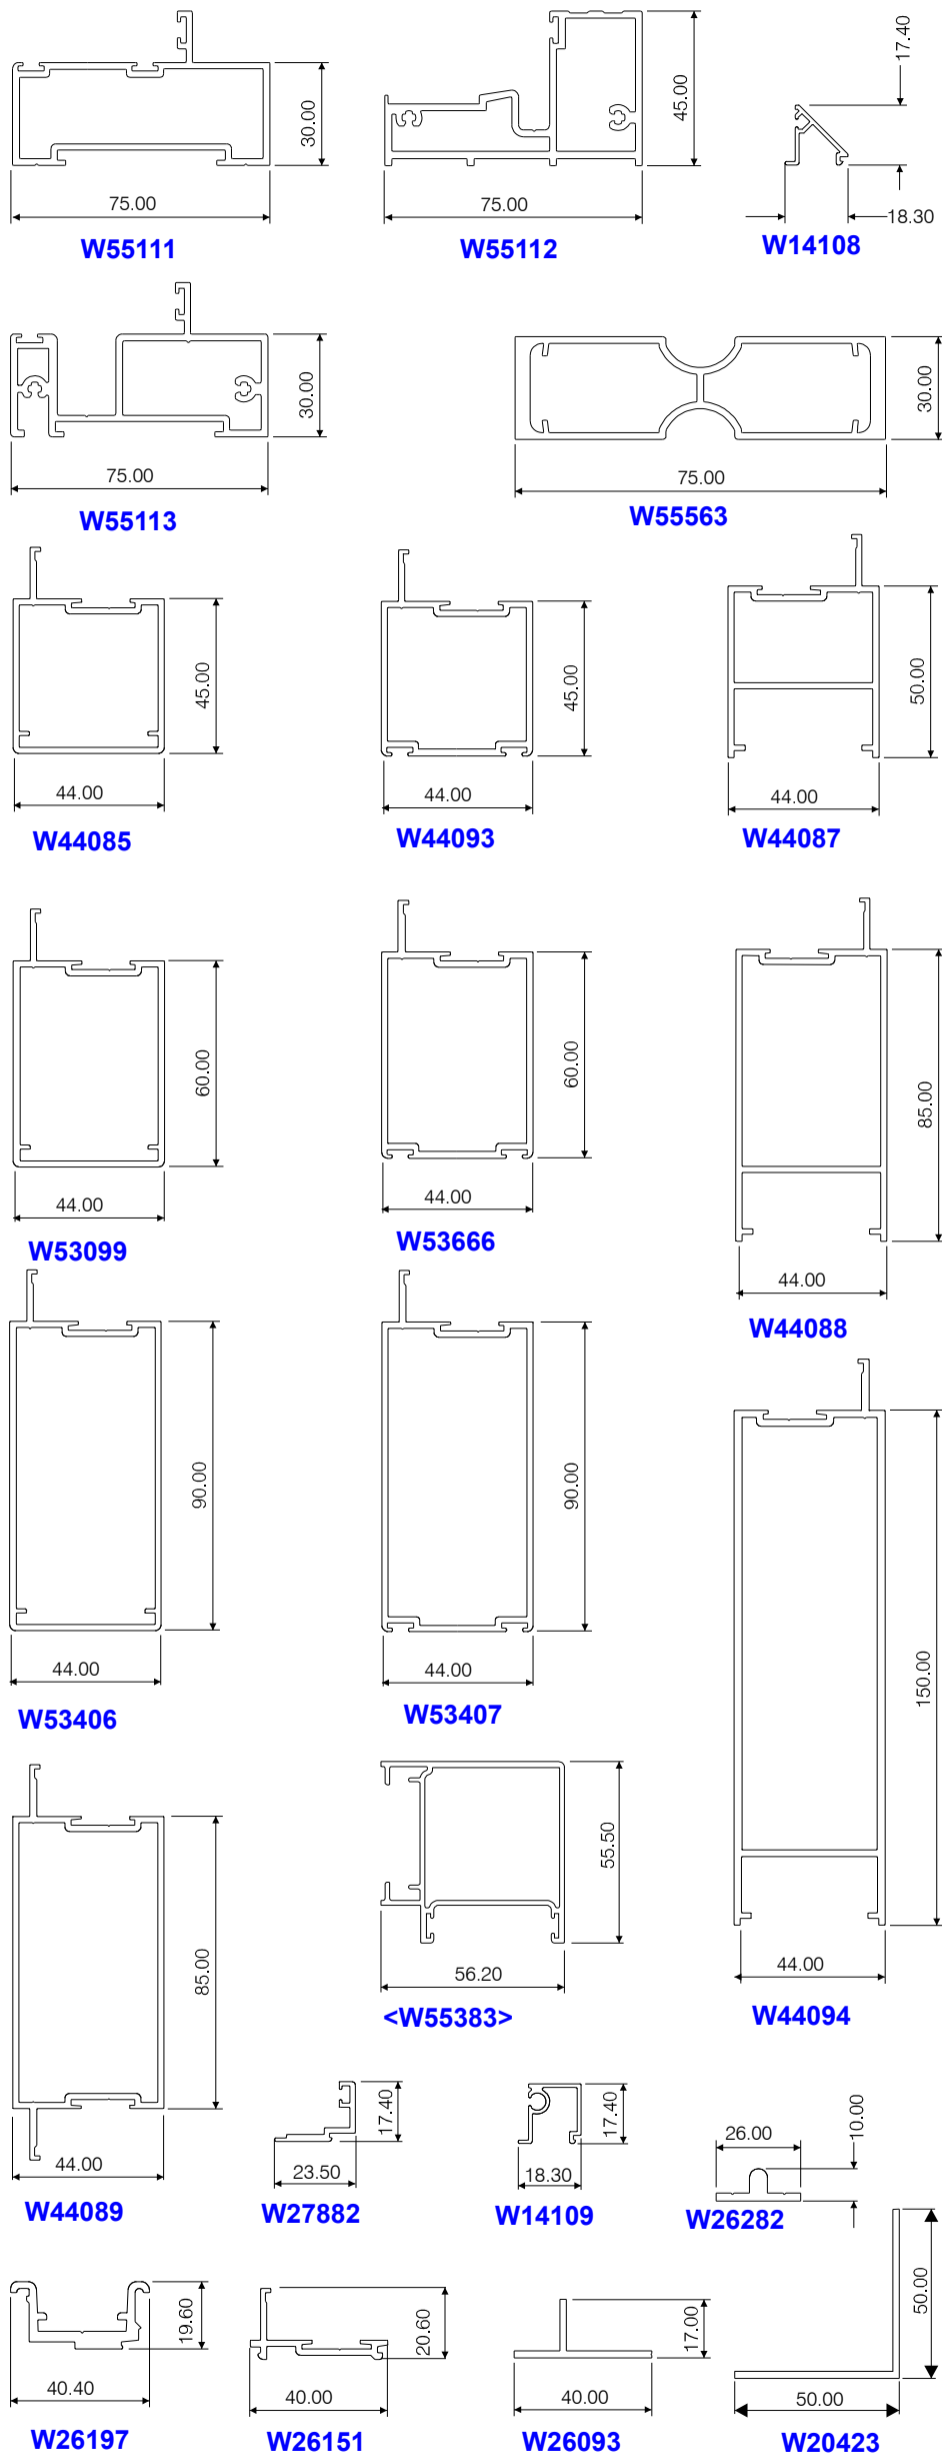

crealco

VISTAFOLD

BOTTOM ROLLER FOLDING DOOR

Sliding - Folding Without Midrail

Sliding - Folding With Midrail

Disclaimer: The right to make alterations is reserved.

Please refer to system manual for additional information