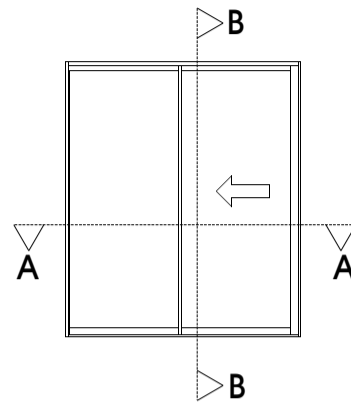

**ROUGE MEETING STYLE
MALE
W57037**

**ROUGE THRESHOLD
TRIPLE TRACK
W34636**

OX PATIO DOOR ASSEMBLY

SECTION B-B

OUTSIDE

SECTION A-A

OUTSIDE

OXX PATIO DOOR ASSEMBLY