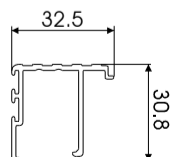

**ROUGE INTERLOCKER
60mm
W56832**

**ROUGE STILE FIXED
W34205**

**ROUGE INTERLOCKER
75mm
W56833**

**ROUGE
COVER THRESHOLD
W34208**

**ROUGE SILL ADAPTOR
W34201**

**ROUGE COVER HEAD
W34204**

**ROUGE MEETING STILE
FEMALE
W57036**

**ROUGE MEETING STYLE
MALE
W57037**

**ROUGE THRESHOLD
TRIPLE TRACK
W34636**

OX PATIO DOOR ASSEMBLY

SECTION B-B

OUTSIDE

SECTION A-A

OUTSIDE

OXX PATIO DOOR ASSEMBLY