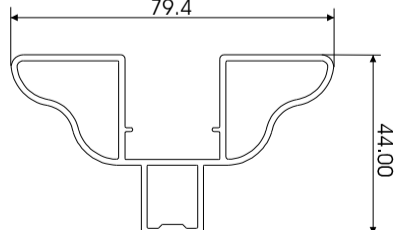

**ROUGE INTERLOCKER
60mm
W56832**

**ROUGE STILE FIXED
W34205**

**ROUGE INTERLOCKER
75mm
W56833**

**ROUGE
COVER THRESHOLD
W34208**

**ROUGE SILL ADAPTOR
W34201**

**ROUGE COVER HEAD
W34204**

**ROUGE MEETING STILE
FEMALE
W57036**

**ROUGE MEETING STYLE
MALE
W57037**

**ROUGE THRESHOLD
TRIPLE TRACK
W34636**

OX PATIO DOOR ASSEMBLY

SECTION B-B

OUTSIDE

SECTION A-A

OUTSIDE

OXX PATIO DOOR ASSEMBLY