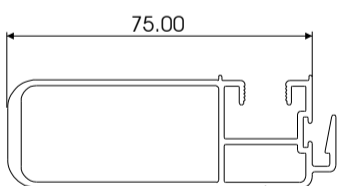

**ROUGE SILL RAIL
TRIPLE TRACK
W34635**

**ROUGE COVER JAMB
W34248**

**ROUGE SASH HEAD
& SILL
W34207**

**ROUGE STILE LOCK
W56834**

**ROUGE JAMB COVER
TRIPLE TRACK
W34638**

**ROUGE INTERLOCKER
49.5mm
W56831**

**ROUGE INTERLOCKER
60mm
W56832**

**ROUGE STILE FIXED
W34205**

**ROUGE INTERLOCKER
75mm
W56833**

**ROUGE
COVER THRESHOLD
W34208**

**ROUGE SILL ADAPTOR
W34201**

**ROUGE COVER HEAD
W34204**

**ROUGE MEETING STILE
FEMALE
W57036**