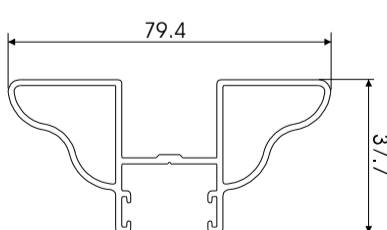

**ROUGE SILL RAIL
TRIPLE TRACK
W34635**

**ROUGE COVER JAMB
W34248**

**ROUGE SASH HEAD
& SILL
W34207**

**ROUGE STILE LOCK
W56834**

**ROUGE JAMB COVER
TRIPLE TRACK
W34638**

**ROUGE INTERLOCKER
49.5mm
W56831**

**ROUGE INTERLOCKER
60mm
W56832**

**ROUGE STILE FIXED
W34205**

**ROUGE INTERLOCKER
75mm
W56833**

**ROUGE
COVER THRESHOLD
W34208**

**ROUGE SILL ADAPTOR
W34201**

**ROUGE COVER HEAD
W34204**

**ROUGE MEETING STILE
FEMALE
W57036**

**ROUGE MEETING STYLE
MALE
W57037**

**ROUGE THRESHOLD
TRIPLE TRACK
W34636**

OX PATIO DOOR ASSEMBLY

SECTION B-B

OUTSIDE

SECTION A-A

OUTSIDE

OXX PATIO DOOR ASSEMBLY