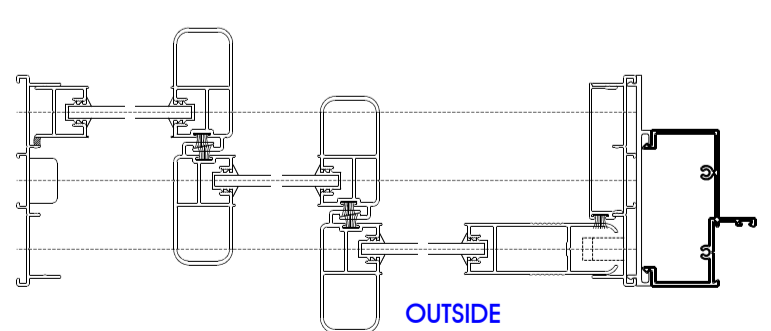

**ROUGE MEETING STYLE
MALE
W57037**

**ROUGE THRESHOLD
TRIPLE TRACK
W34636**

OX PATIO DOOR ASSEMBLY

SECTION B-B

OUTSIDE

SECTION A-A

OUTSIDE

OXX PATIO DOOR ASSEMBLY

SECTION B-B

OUTSIDE

SECTION A-A

OUTSIDE