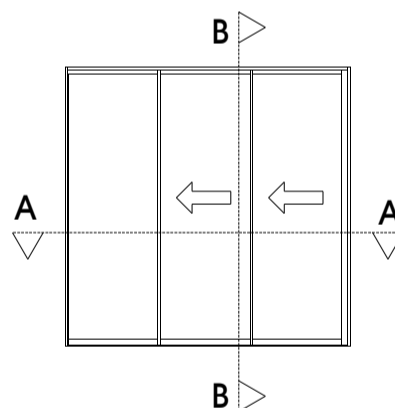

**ROUGE MEETING STYLE
MALE
W57037**

**ROUGE THRESHOLD
TRIPLE TRACK
W34636**

OX PATIO DOOR ASSEMBLY

SECTION B-B

OUTSIDE

SECTION A-A

OUTSIDE

OXX PATIO DOOR ASSEMBLY

SECTION B-B

OUTSIDE

SECTION A-A

OUTSIDE