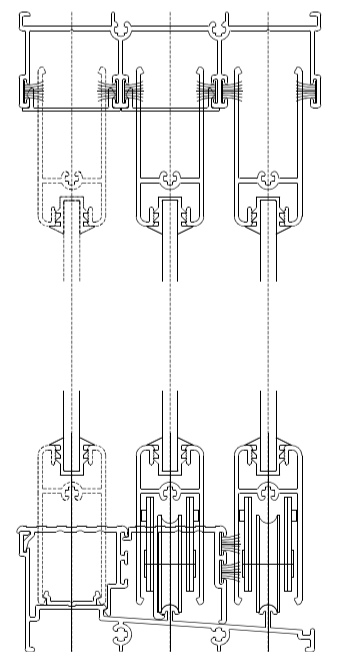

SECTION B-B