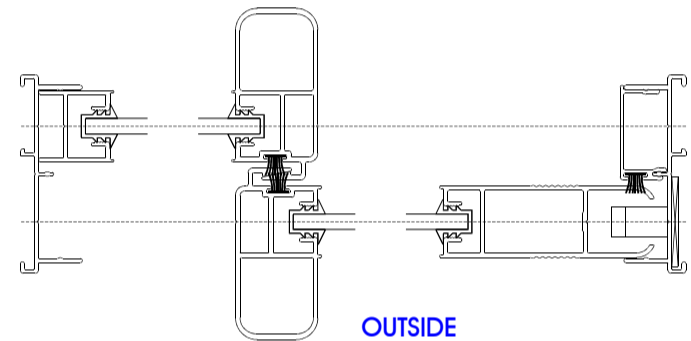

**ROUGE MEETING STYLE
MALE
W57037**

**ROUGE THRESHOLD
TRIPLE TRACK
W34636**

OX PATIO DOOR ASSEMBLY

SECTION B-B

OUTSIDE

SECTION A-A

OUTSIDE

OXX PATIO DOOR ASSEMBLY

SECTION B-B

OUTSIDE

SECTION A-A

OUTSIDE