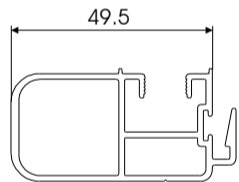

**ROUGE SILL RAIL
TRIPLE TRACK
W34635**

**ROUGE COVER JAMB
W34248**

**ROUGE SASH HEAD
& SILL
W34207**

**ROUGE STILE LOCK
W56834**

**ROUGE JAMB COVER
TRIPLE TRACK
W34638**

**ROUGE INTERLOCKER
49.5mm
W56831**

**ROUGE INTERLOCKER
60mm
W56832**

**ROUGE STILE FIXED
W34205**

**ROUGE INTERLOCKER
75mm
W56833**

**ROUGE
COVER THRESHOLD
W34208**

**ROUGE SILL ADAPTOR
W34201**

**ROUGE COVER HEAD
W34204**

**ROUGE MEETING STILE
FEMALE
W57036**