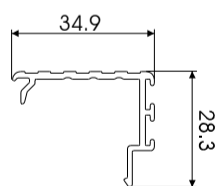

**ROUGE SILL RAIL
TRIPLE TRACK
W34635**

**ROUGE COVER JAMB
W34248**

**ROUGE SASH HEAD
& SILL
W34207**

**ROUGE STILE LOCK
W56834**

**ROUGE JAMB COVER
TRIPLE TRACK
W34638**

**ROUGE INTERLOCKER
49.5mm
W56831**

**ROUGE INTERLOCKER
60mm
W56832**

**ROUGE STILE FIXED
W34205**

**ROUGE INTERLOCKER
75mm
W56833**

**ROUGE
COVER THRESHOLD
W34208**

**ROUGE SILL ADAPTOR
W34201**

**ROUGE COVER HEAD
W34204**

**ROUGE MEETING STILE
FEMALE
W57036**