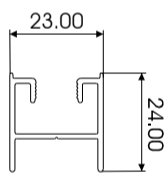

**ROUGE SILL RAIL
TRIPLE TRACK
W34635**

**ROUGE COVER JAMB
W34248**

**ROUGE SASH HEAD
& SILL
W34207**

**ROUGE STILE LOCK
W56834**

**ROUGE JAMB COVER
TRIPLE TRACK
W34638**

**ROUGE INTERLOCKER
49.5mm
W56831**

**ROUGE INTERLOCKER
60mm
W56832**

**ROUGE STILE FIXED
W34205**

**ROUGE INTERLOCKER
75mm
W56833**

**ROUGE
COVER THRESHOLD
W34208**

**ROUGE SILL ADAPTOR
W34201**

**ROUGE COVER HEAD
W34204**

**ROUGE MEETING STILE
FEMALE
W57036**