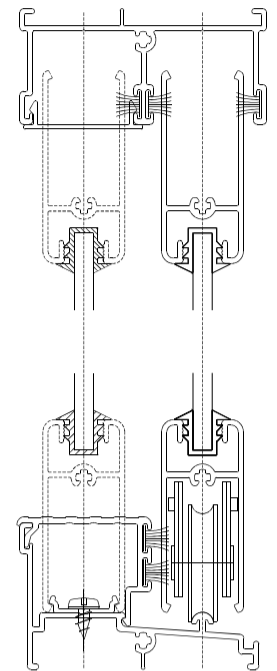

PROFILES

**ROUGE FRAME HEAD
W34206**

**ROUGE HEAD RAIL
TRIPLE TRACK
W34633**

**ROUGE FRAME JAMB
W34247**

**ROUGE JAMB RAIL
TRIPLE TRACK
W34634**

**ROUGE ADAPTOR
TRIPLE TRACK
W34637**

**ROUGE FRAME SILL
W34200**

**ROUGE SILL RAIL
TRIPLE TRACK
W34635**

**ROUGE COVER JAMB
W34248**

**ROUGE SASH HEAD
& SILL
W34207**

**ROUGE STILE LOCK
W56834**

**ROUGE JAMB COVER
TRIPLE TRACK
W34638**

**ROUGE INTERLOCKER
49.5mm
W56831**

**ROUGE INTERLOCKER
60mm
W56832**

**ROUGE STILE FIXED
W34205**

**ROUGE INTERLOCKER
75mm
W56833**

**ROUGE
COVER THRESHOLD
W34208**

**ROUGE SILL ADAPTOR
W34201**

**ROUGE COVER HEAD
W34204**

**ROUGE MEETING STILE
FEMALE
W57036**

**ROUGE MEETING STYLE
MALE
W57037**

**ROUGE THRESHOLD
TRIPLE TRACK
W34636**

OX PATIO DOOR ASSEMBLY

SECTION B-B

OUTSIDE

SECTION A-A

OUTSIDE

OXX PATIO DOOR ASSEMBLY