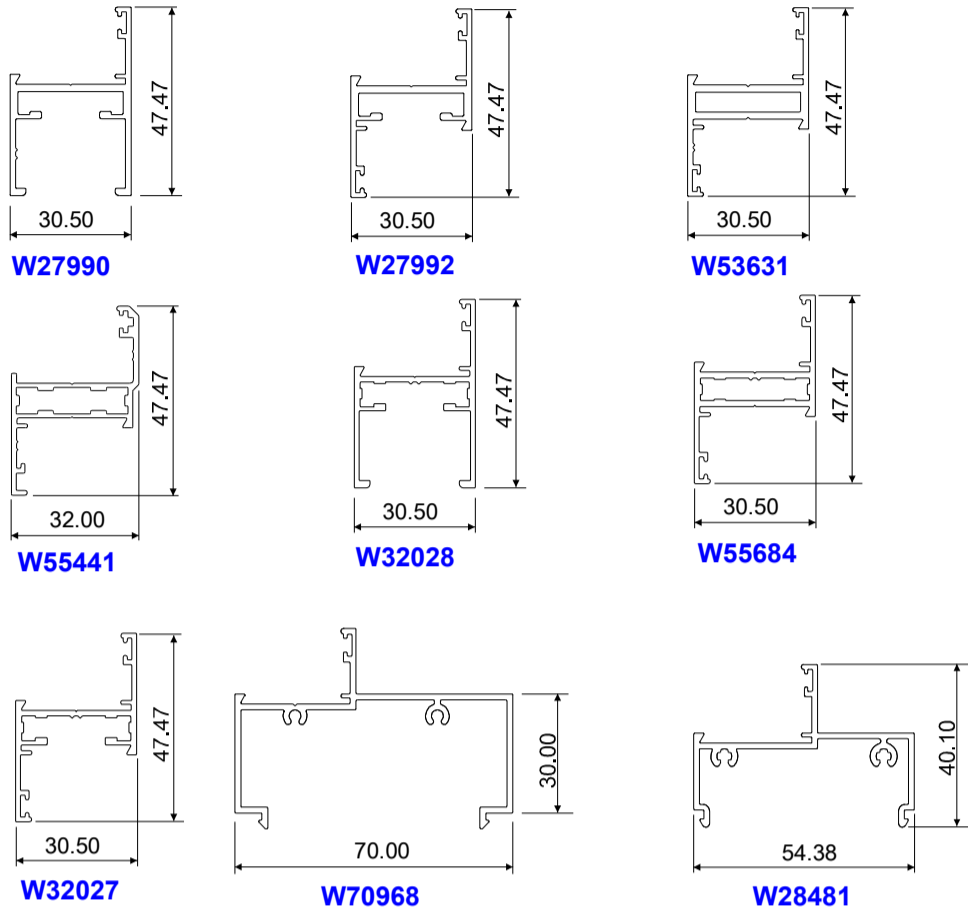

OUTER FRAMES & SASH

MULLIONS

GLAZING BEADS

CORNER CLEAT

Standard Assembly

Heavy Duty Assembly