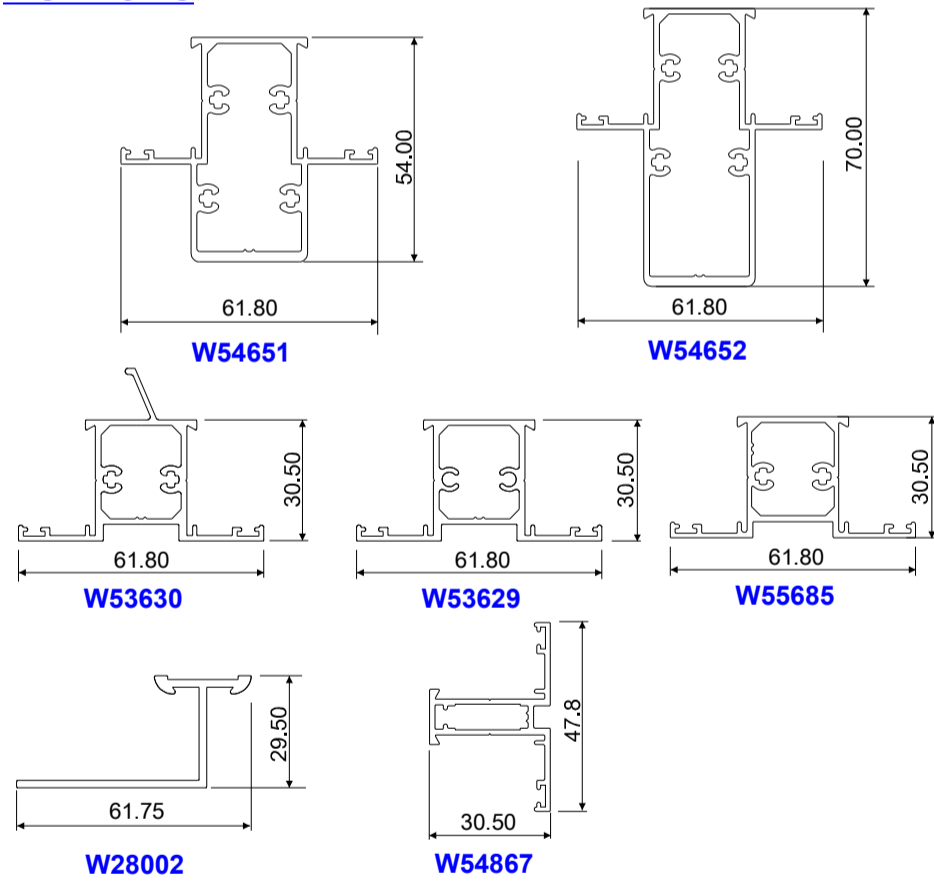

OUTER FRAMES & SASH

MULLIONS

GLAZING BEADS

CORNER CLEAT

Standard Assembly

Heavy Duty Assembly