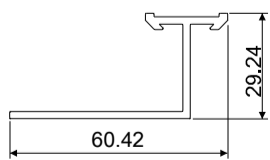

OUTER FRAMES & SASH

MULLIONS

MISCELLANEOUS

CORNER CLEAT

GLAZING BEADS

W24052

Standard Assembly

SECTION B - B

SECTION A - A

Cottage Pane Assembly

SECTION B - B

SECTION A - A

SECTION C - C