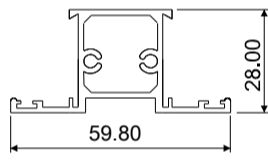

OUTER FRAMES & SASH

MULLIONS

W52697

MISCELLANEOUS

CORNER CLEAT

GLAZING BEADS

Standard Assembly

SECTION B - B

SECTION A - A

Cottage Pane Assembly

SECTION B - B

SECTION A - A

SECTION C - C